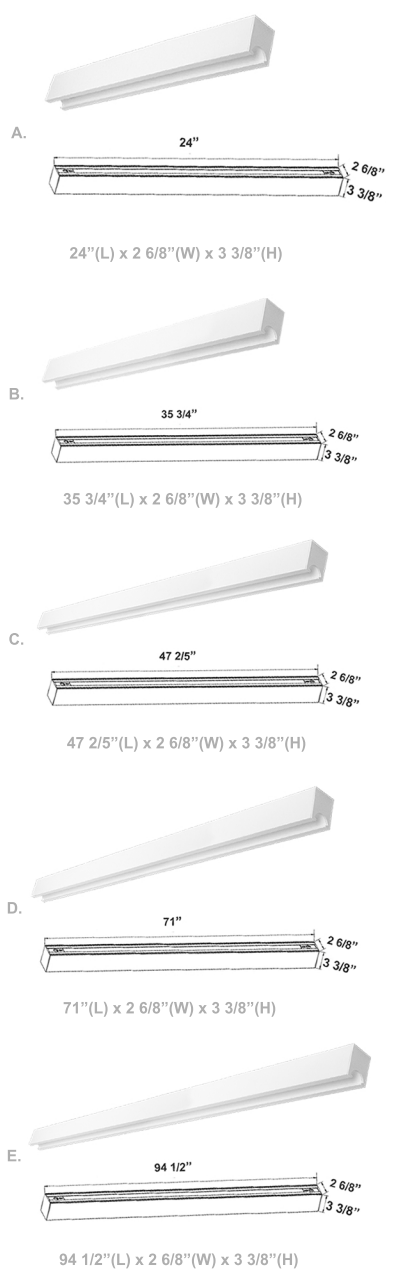

# SCX Architectural 2-3/4" Indirect Linkable Lights